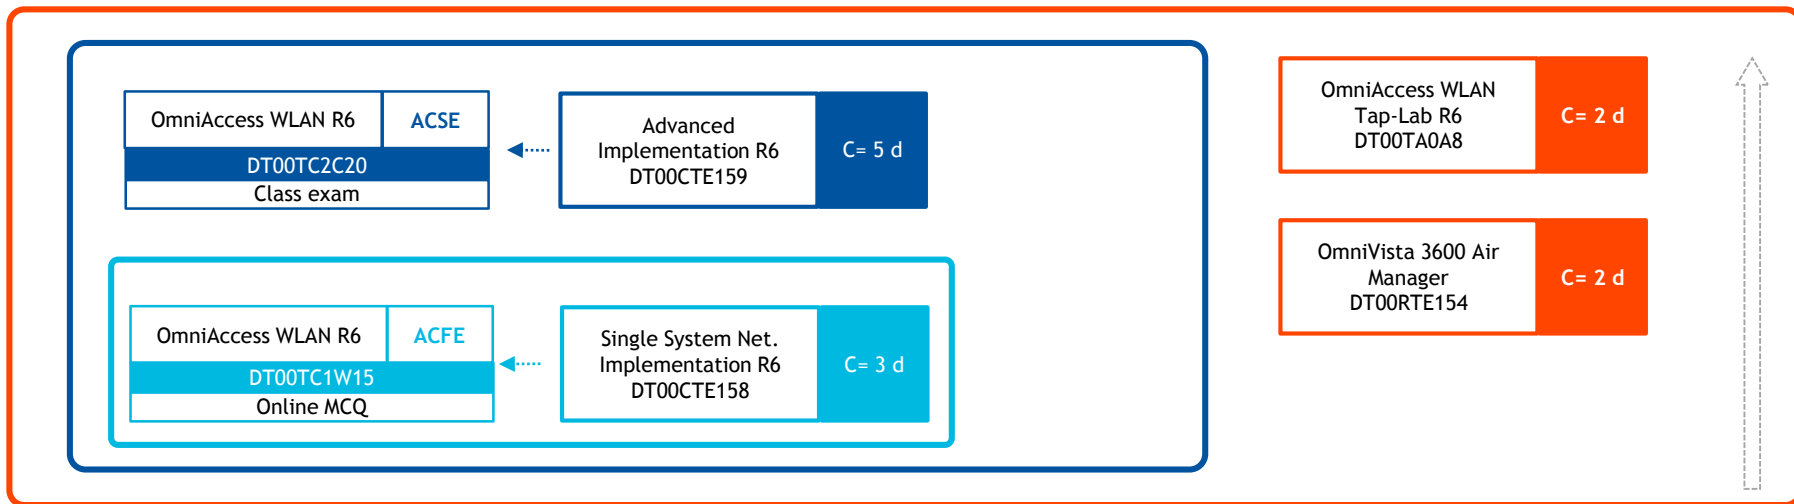

Training offer for POSTSALES

OmniAccess WLAN R6 for Newcomers

PREREQUISITES

WiFi (WLAN) Basics & Wireless Survey DT00WTE267	C= 1 h