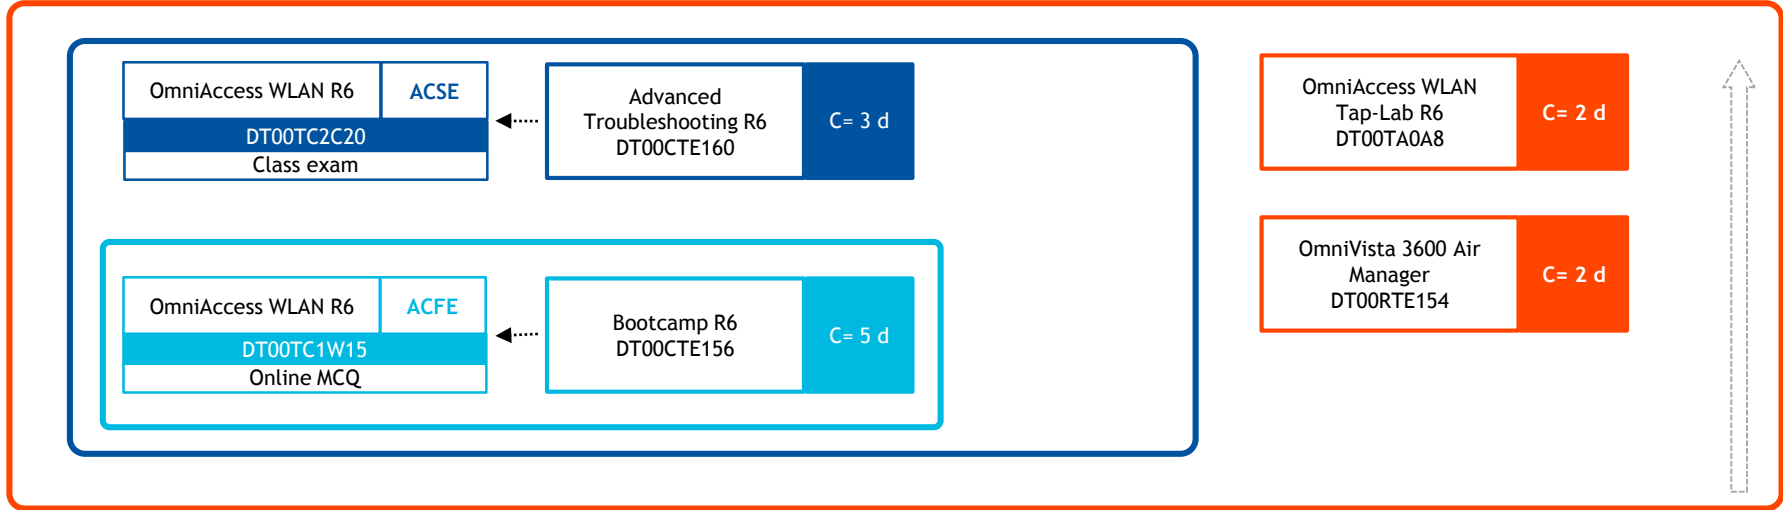

Training offer for POSTSALES

OmniAccess WLAN R6 for Newcomers with Bootcamp

PREREQUISITES

WiFi (WLAN) Basics & Wireless Survey DT00WTE267	C= 1 h