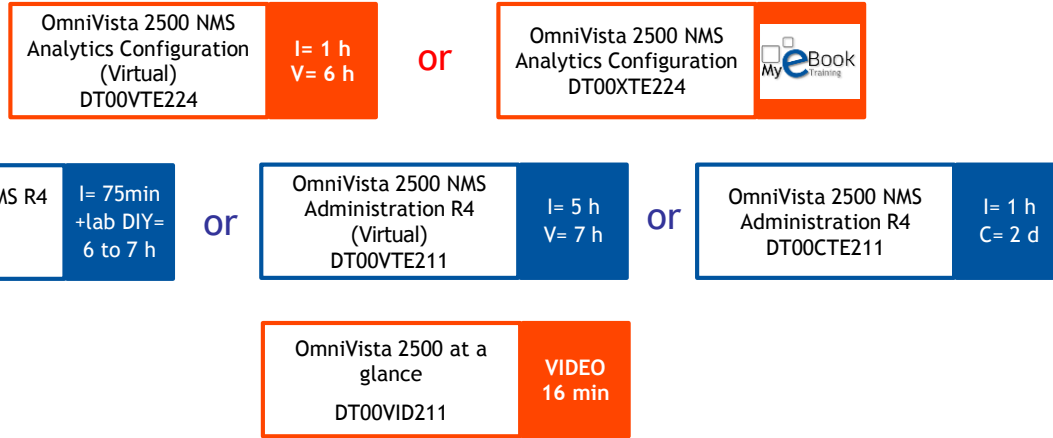

Training offer for POSTSALES

OmniVista 2500 NMS

FOR OMNISWITCH EXPERIENCED LEARNER

and/or